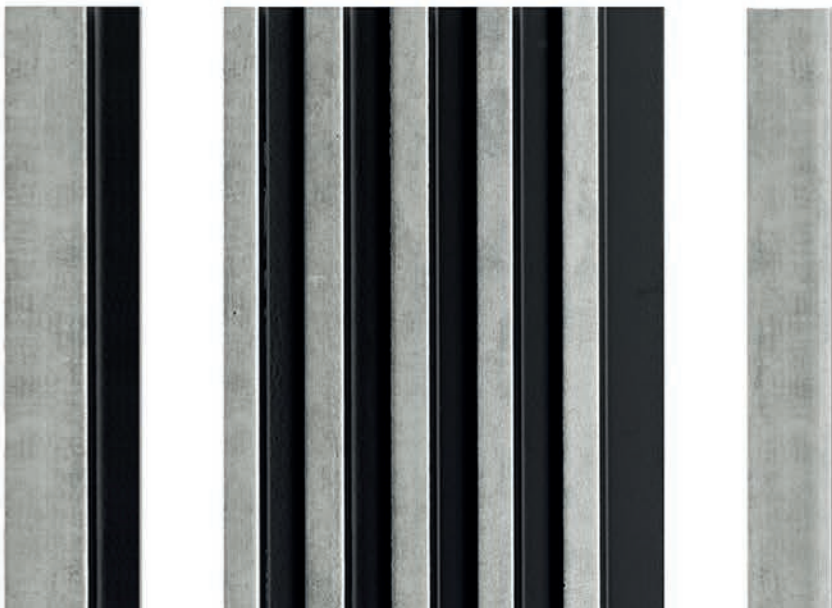

Asti
OAK CRAFT

BET ON LIGHTNESS
 Arrange your wall
 in a subtle wall decoration

Asti

SILVER

SILVER COLOR
OF ASTI COLLECTION

looks very light
and does not overwhelm
the interior

ECO-FRIENDLY

Your needs to create beautiful interiors have contributed to the emergence of our decorative passion. Nowadays, not only the design of our products is a challenge for us, but also how they are made in harmony with nature. Lamelio wall panels are made of polystyrene derived from 92% recycled pellets.