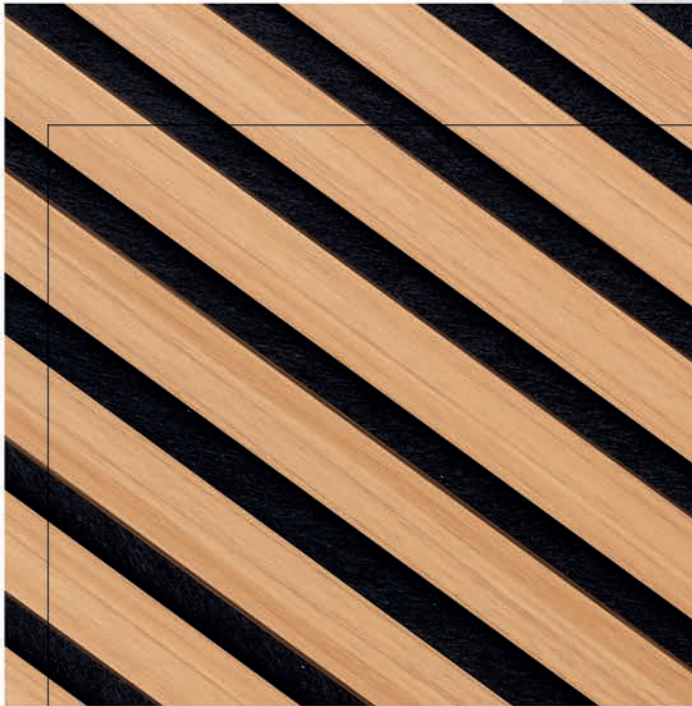

OAK HONEY- BLACK
soundproofing
properties, structure
and color natural wood