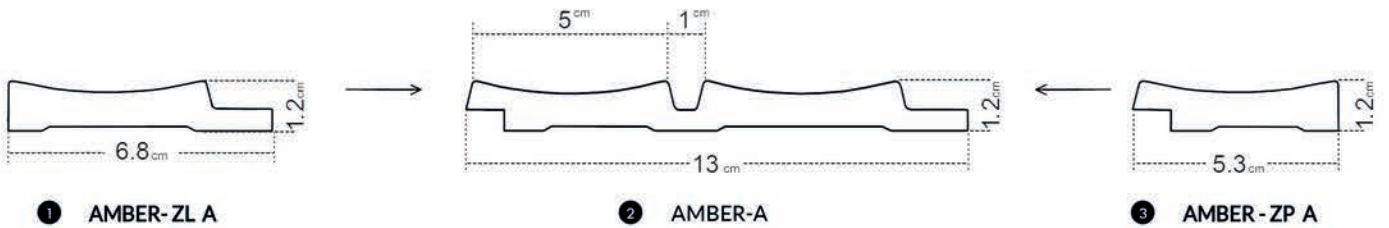

IMITATION
of a material
STRUCTURE