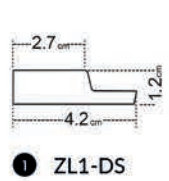

WE TOOK CARE OF EVERY DETAIL

Milo Collection has dedicated endings that harmoniously complement the entire wall decoration made of wall panels