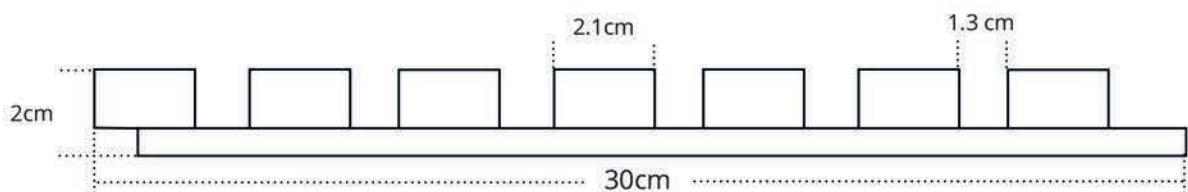

① COLETTE OAK NATURAL - BLACK

① panel - length approx. 270 cm