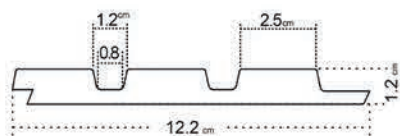

A unique wood pattern
that has become
BESTSELLER

2 OLMO-DC