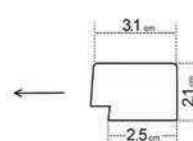

3 ZP2-DZ

- 1 left finishing mouldings - length approx. 270cm
- 2 panel - length approx. 270cm
- 3 right finishing mouldings - length approx. 270cm