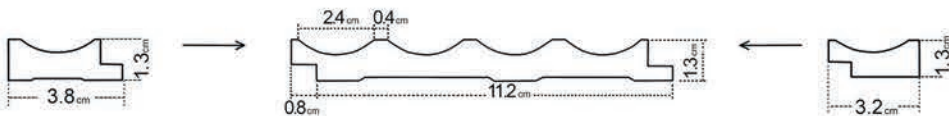

BLACK
WALL PANEL

looks elegant
against any
background

1 ONDA-ZL B

2 ONDA-B

3 ONDA-ZP B