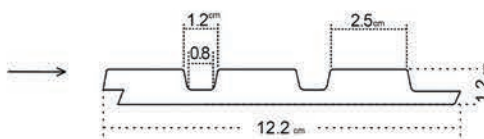

② OLMO-DZII

③ ZP1-DZII

- ① left finishing mouldings - length approx. 270cm
- ② panel - length approx. 270cm
- ③ right finishing mouldings - length approx. 270cm

Olmo
OAK CRAFT

A unique wood pattern
that has become
BESTSELLER