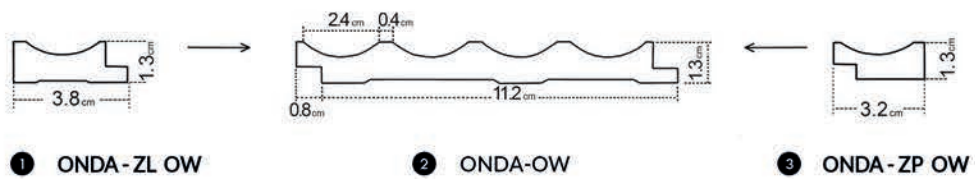

Their minimalist form and neutral colors will make them a timeless wall decoration in your interior.

ALLURE | EDITION

Onda
COLLECTION

Onda

OAK WHITE

ONDA OAK WHITE

loves the company
of subdued colors

- ❶ left finishing mouldings - length approx. 270cm
- ❷ panel - length approx. 270cm
- ❸ right finishing mouldings - length approx. 270cm