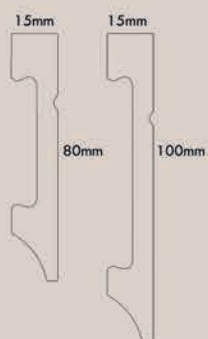

The minimalist design allows them to blend seamlessly with both classic and contemporary arrangements. With precise finishing and a timeless aesthetic, they serve as the perfect complement to sophisticated spaces.

index	dimension
LINEA M	80x15x2000_{mm}
LINEA L	100x15x2000_{mm}