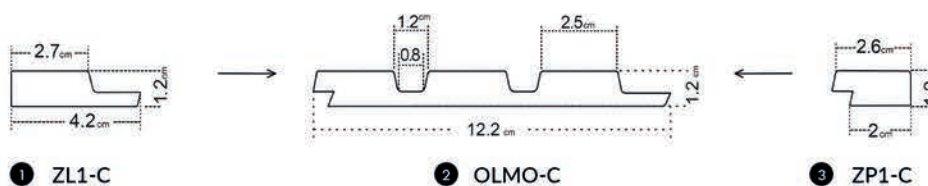

Will you be tempted
by a dark accent in
the form of a wall
lined with BLACK
WALL PANELS