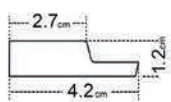

② OLMO-DZII

③ ZP1-DZII

- ① left finishing mouldings - length approx. 270cm
- ② panel - length approx. 270cm
- ③ right finishing mouldings - length approx. 270cm

Olmo
OAK CRAFT

A unique wood pattern
that has become
BESTSELLER