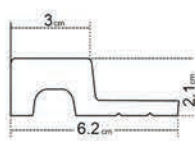

- 1 left finishing mouldings - length approx. 270cm
- 2 panel - length approx. 270cm
- 3 right finishing mouldings - length approx. 270cm

Vasco

OAK CRAFT

J O I N I N G P A N E L S
at the corner of the wall