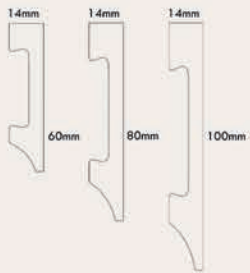

| index | dimension |
|----------|-----------------|
| STELLA M | 80x13,5x2000mm |
| STELLA L | 100x13,5x2000mm |

ESSENZA
COLLECTION

ARCHE
COLLECTION

LINEA
COLLECTION

QUADRO
COLLECTION

STELLA
COLLECTION

| index | dimension |
|-----------|---------------|
| ESSENZA S | 60x14x2000mm |
| ESSENZA M | 80x14x2000mm |
| ESSENZA L | 100x14x2000mm |

| index | dimension |
|---------|---------------|
| ARCHE S | 60x14x2000mm |
| ARCHE M | 80x14x2000mm |
| ARCHE L | 100x14x2000mm |

| index | dimension |
|---------|---------------|
| LINEA M | 80x15x2000mm |
| LINEA L | 100x15x2000mm |

| index | dimension |
|----------|---------------|
| QUADRO M | 80x15x2000mm |
| QUADRO L | 100x15x2000mm |

| index | dimension |
|----------|-----------------|
| STELLA M | 80x13,5x2000mm |
| STELLA L | 100x13,5x2000mm |