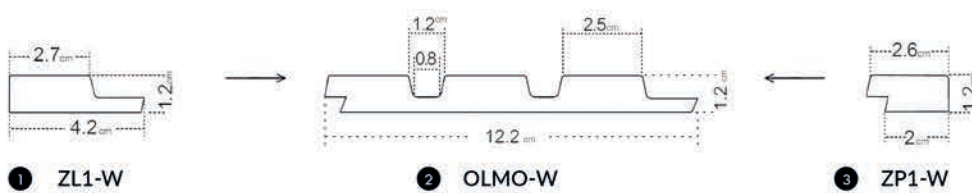

Paint your wall panels
the color you've been of dreaming