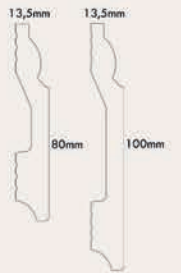

| index | dimension |
|----------|-----------------|
| STELLA M | 80x13,5x2000mm |
| STELLA L | 100x13,5x2000mm |

ESSENZA
COLLECTION

ARCHE
COLLECTION

LINEA
COLLECTION

QUADRO
COLLECTION

STELLA
COLLECTION

| index | dimension |
|-----------|---------------|
| ESSENZA S | 60x14x2000mm |
| ESSENZA M | 80x14x2000mm |
| ESSENZA L | 100x14x2000mm |

| index | dimension |
|---------|---------------|
| ARCHE S | 60x14x2000mm |
| ARCHE M | 80x14x2000mm |
| ARCHE L | 100x14x2000mm |

| index | dimension |
|---------|---------------|
| LINEA M | 80x15x2000mm |
| LINEA L | 100x15x2000mm |

| index | dimension |
|----------|---------------|
| QUADRO M | 80x15x2000mm |
| QUADRO L | 100x15x2000mm |

| index | dimension |
|----------|-----------------|
| STELLA M | 80x13,5x2000mm |
| STELLA L | 100x13,5x2000mm |