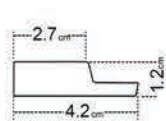

GOLDEN COLORS

i n a m o r e
b e a u t i f u l
e d i t i o n

1 ZL1-Z