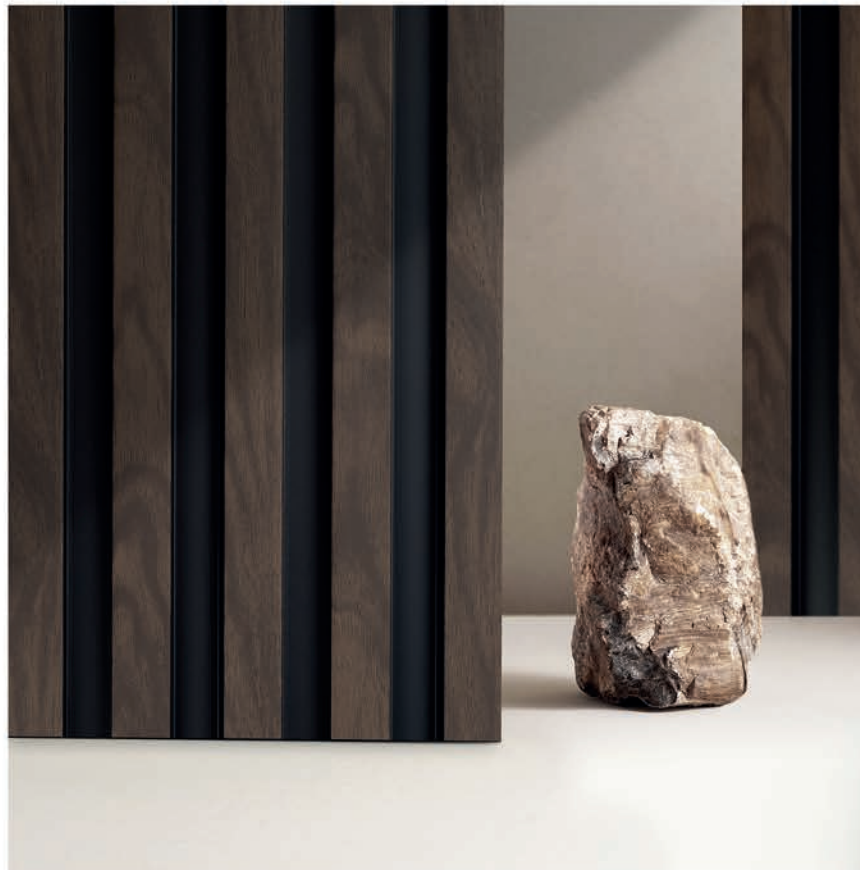

1 ZL2-DC

2 VASCO-DC

3 ZP2-DC

Vasco

WALNUT

A N U T S H A D E O F W O O D
that will add character to your interior

SOUND PROOFING PROPERTIES

Wall panels except their various shapes and a wide range of colors, have the extraordinary ability to silence the room by absorbing sound waves and eliminating reverberation