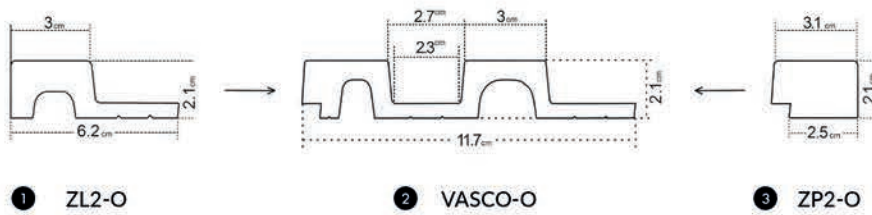

A N U T S H A D E O F W O O D
that will add character to your interior