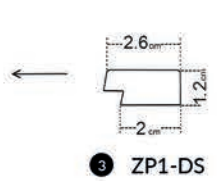

WE TOOK CARE OF EVERY DETAIL

Milo Collection has dedicated endings that harmoniously complement the entire wall decoration made of wall panels