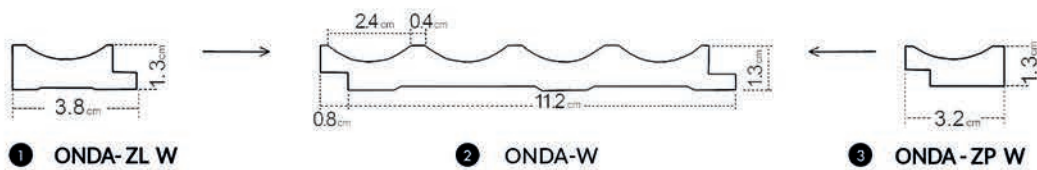

YOU CAN PAINT
WHITE WALL PANELS
in the color
of your walls,
accessories or
in a completely
contrasting color