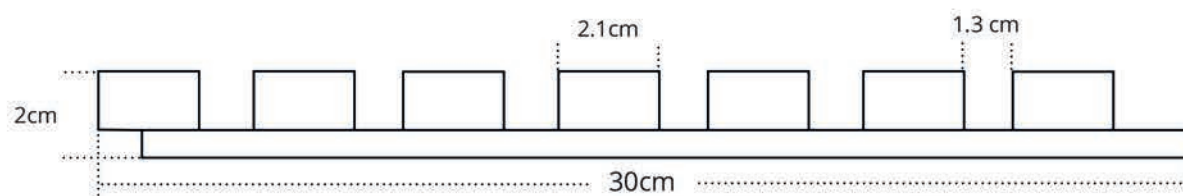

BLACK WOOD-BLACK

soundproofing
properties, structure
and color black wood

① COLETTE OAK BROWN-BLACK

① panel - length approx. 270 cm