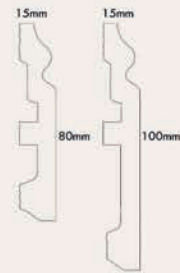

| index | dimension |
|----------|-----------------|
| STELLA M | 80x13,5x2000mm |
| STELLA L | 100x13,5x2000mm |

ESSENZA
COLLECTION

ARCHE
COLLECTION

LINEA
COLLECTION

QUADRO
COLLECTION

STELLA
COLLECTION

| index | dimension |
|-----------|---------------|
| ESSENZA S | 60x14x2000mm |
| ESSENZA M | 80x14x2000mm |
| ESSENZA L | 100x14x2000mm |

| index | dimension |
|---------|---------------|
| ARCHE S | 60x14x2000mm |
| ARCHE M | 80x14x2000mm |
| ARCHE L | 100x14x2000mm |

| index | dimension |
|---------|---------------|
| LINEA M | 80x15x2000mm |
| LINEA L | 100x15x2000mm |

| index | dimension |
|----------|---------------|
| QUADRO M | 80x15x2000mm |
| QUADRO L | 100x15x2000mm |

| index | dimension |
|----------|-----------------|
| STELLA M | 80x13,5x2000mm |
| STELLA L | 100x13,5x2000mm |