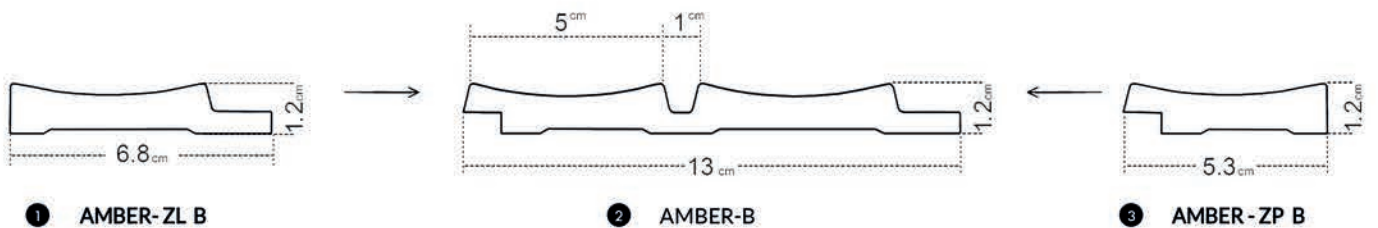

T H E B E I G E C O L O R
brings peace and harmony to the interior