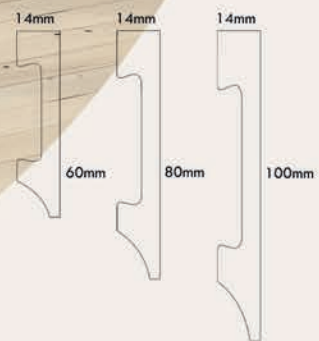

ESSENZA

COLLECTION

Baseboards with a completely simple, rectangular form are a minimalist finishing touch that harmonizes perfectly with modern design

index	dimension
ESSENZA S	60x14x2000mm
ESSENZA M	80x14x2000mm
ESSENZA L	100x14x2000mm