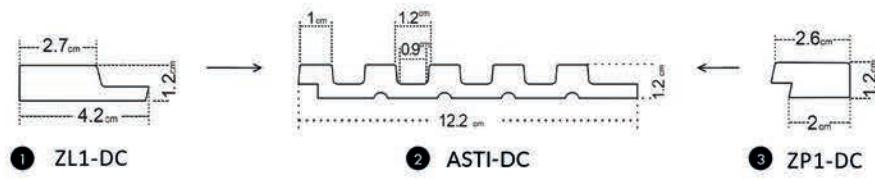

BET ON LIGHTNESS
Arrange your wall
in a subtle wall decoration