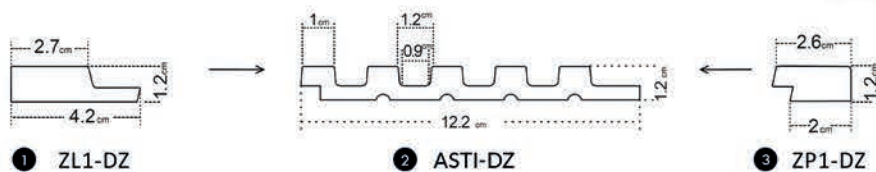

CLASSIC | EDITION

Asti
COLLECTION

Asti

OAK GOLD

Subtle panels from THE ASTI COLLECTION have been released with dedicated finishing mouldings that will aesthetically finish an open wall with visible sides

- ① left finishing mouldings - length approx. 270cm
- ② panel - length approx. 270cm
- ③ right finishing mouldings - length approx. 270cm