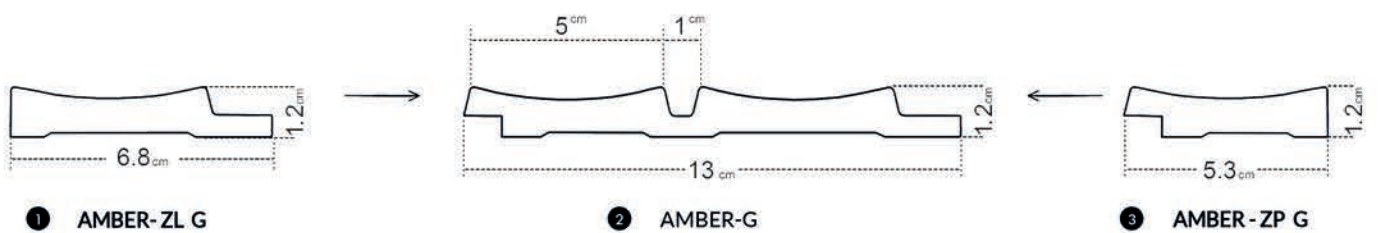

GREY
WALL PANELS
are the perfect
background to
create unique
arrangements