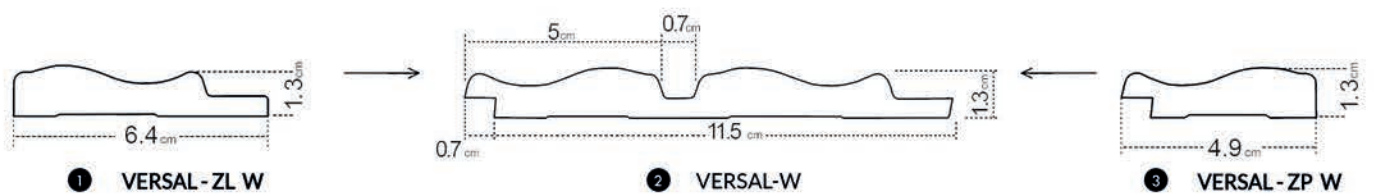

INFINITY VERSAL
WALL PANEL
is a perfect
complement
to the interior
finished with stucco