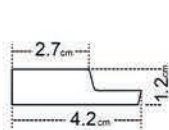

T I M E L E S S

c o m b i n a t i o n
o f p a t t e r n s
a n d c o l o r s

W O O D A N D G R E Y

① ZL1-DZII