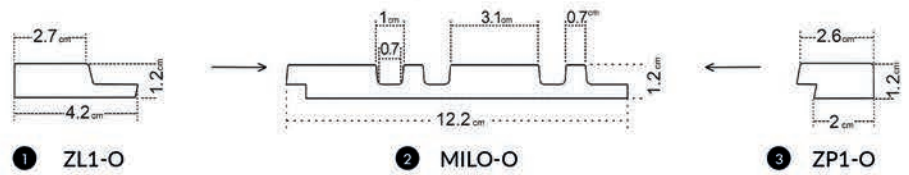

CLASSIC | EDITION

Milo

COLLECTION

Milo

WALNUT

THE PERFECTLY REPRODUCED COLOR

of a wood in a warm tone will cover the cool walls, adding cosiness and timeless style to the interior

- 1 left finishing mouldings - length approx. 270cm
- 2 panel - length approx. 270cm
- 3 right finishing mouldings - length approx. 270cm