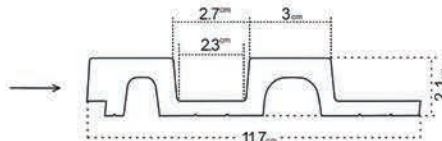

J O I N I N G P A N E L S
at the corner of the wall

2 VASCO-DC