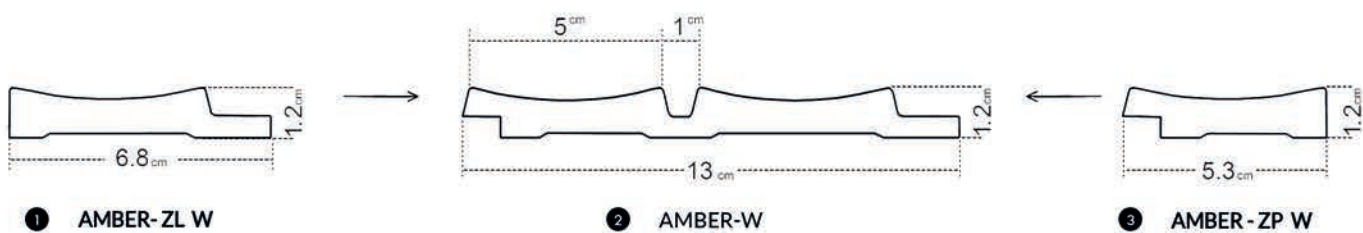

ALLURE | EDITION

Amber
COLLECTION

Amber

WHITE

AMBER WHITE
white in the most
elegant form

- ❶ left finishing mouldings - length approx. 270cm
- ❷ panel - length approx. 270cm
- ❸ right finishing mouldings - length approx. 270cm