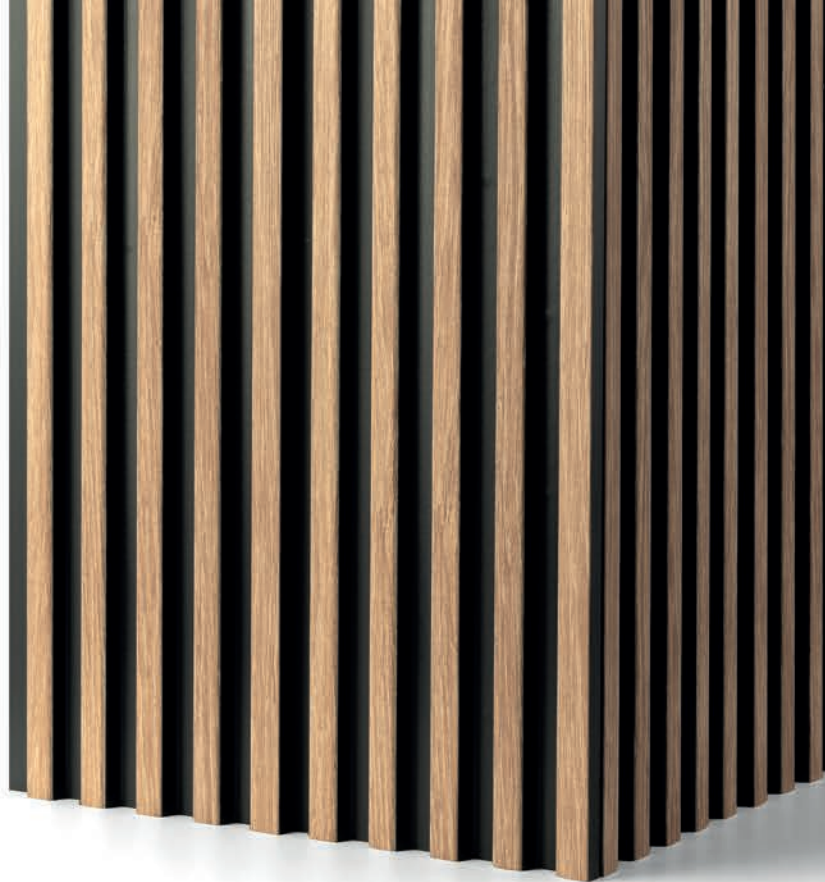

CLASSIC | EDITION

Asti
COLLECTION

Asti

OAK GOLD

Subtle panels from THE ASTI COLLECTION have been released with dedicated finishing mouldings that will aesthetically finish an open wall with visible sides

- ① left finishing mouldings - length approx. 270cm
- ② panel - length approx. 270cm
- ③ right finishing mouldings - length approx. 270cm