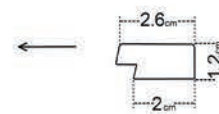

② OLMO-DZII

③ ZP1-DZII

- ① left finishing mouldings - length approx. 270cm
- ② panel - length approx. 270cm
- ③ right finishing mouldings - length approx. 270cm

Olmo
OAK CRAFT

A unique wood pattern
that has become
BESTSELLER