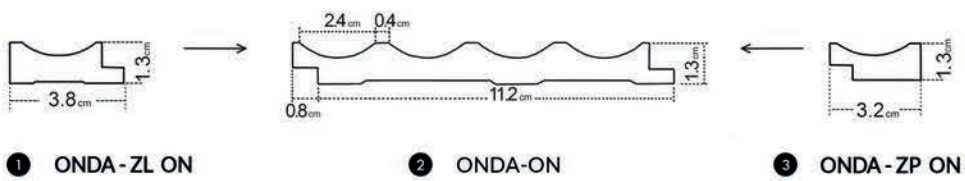

B E S T S E L L E R
t h i s c o l l e c t i o n