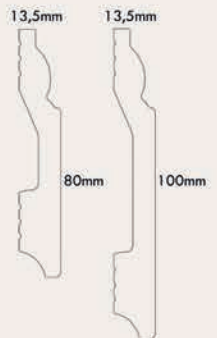

index	dimension
STELLA M	80x13,5x2000mm
STELLA L	100x13,5x2000mm