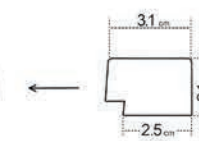

J O I N I N G P A N E L S
at the corner of the wall

3 ZP2-DC