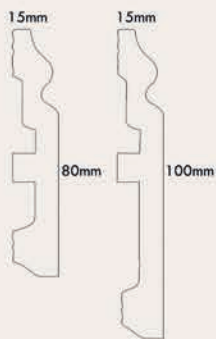

| index | dimension |
|---------|---------------|
| ARCHE S | 60x14x2000mm |
| ARCHE M | 80x14x2000mm |
| ARCHE L | 100x14x2000mm |

LINEA
COLLECTION

This elegant collection of baseboards combines a rectangular form with a subtle horizontal groove, giving interiors a modern and refined character.

| index | dimension |
|---------|---------------------------|
| LINEA M | 80x15x2000 _{mm} |
| LINEA L | 100x15x2000 _{mm} |

QUADRO COLLECTION

This elegant collection of baseboards, available in two heights, features a classic finish with a subtle indentation and a gentle wave. Its refined form perfectly complements traditional and stylish interiors, enhancing their sophisticated character. Carefully crafted details give spaces a harmonious and timeless look.

These baseboards beautifully complete interiors where both aesthetics and quality craftsmanship matter. Their classic shape makes them a perfect choice for spaces inspired by timeless elegance.

| index | dimension |
|----------|---------------|
| QUADRO M | 80x15x2000mm |
| QUADRO L | 100x15x2000mm |

| index | dimension |
|---------|---------------|
| ARCHE S | 60x14x2000mm |
| ARCHE M | 80x14x2000mm |
| ARCHE L | 100x14x2000mm |

| index | dimension |
|---------|---------------|
| LINEA M | 80x15x2000mm |
| LINEA L | 100x15x2000mm |