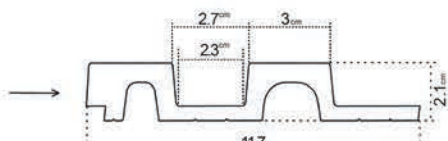

Classic
shape and
natural
shade

2 VASCO-DZ

- 1 left finishing mouldings - length approx. 270cm
- 2 panel - length approx. 270cm
- 3 right finishing mouldings - length approx. 270cm