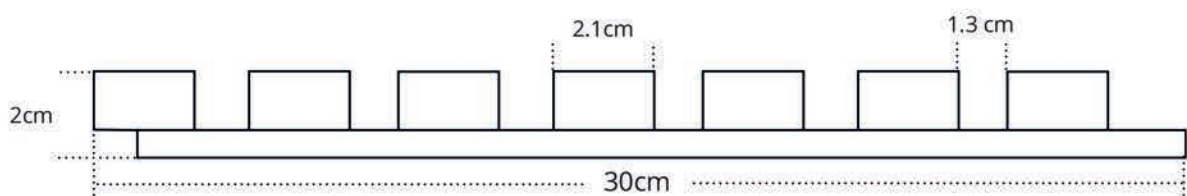

Oak Brown

BLACK

OAK BROWN-BLACK

soundproofing
properties, structure
and color natural wood

① COLETTE OAK BROWN-BLACK

① panel - length approx. 270 cm

Black wood

BLACK