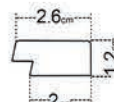

A unique wood pattern
that has become
BESTSELLER

3 ZP1-DC