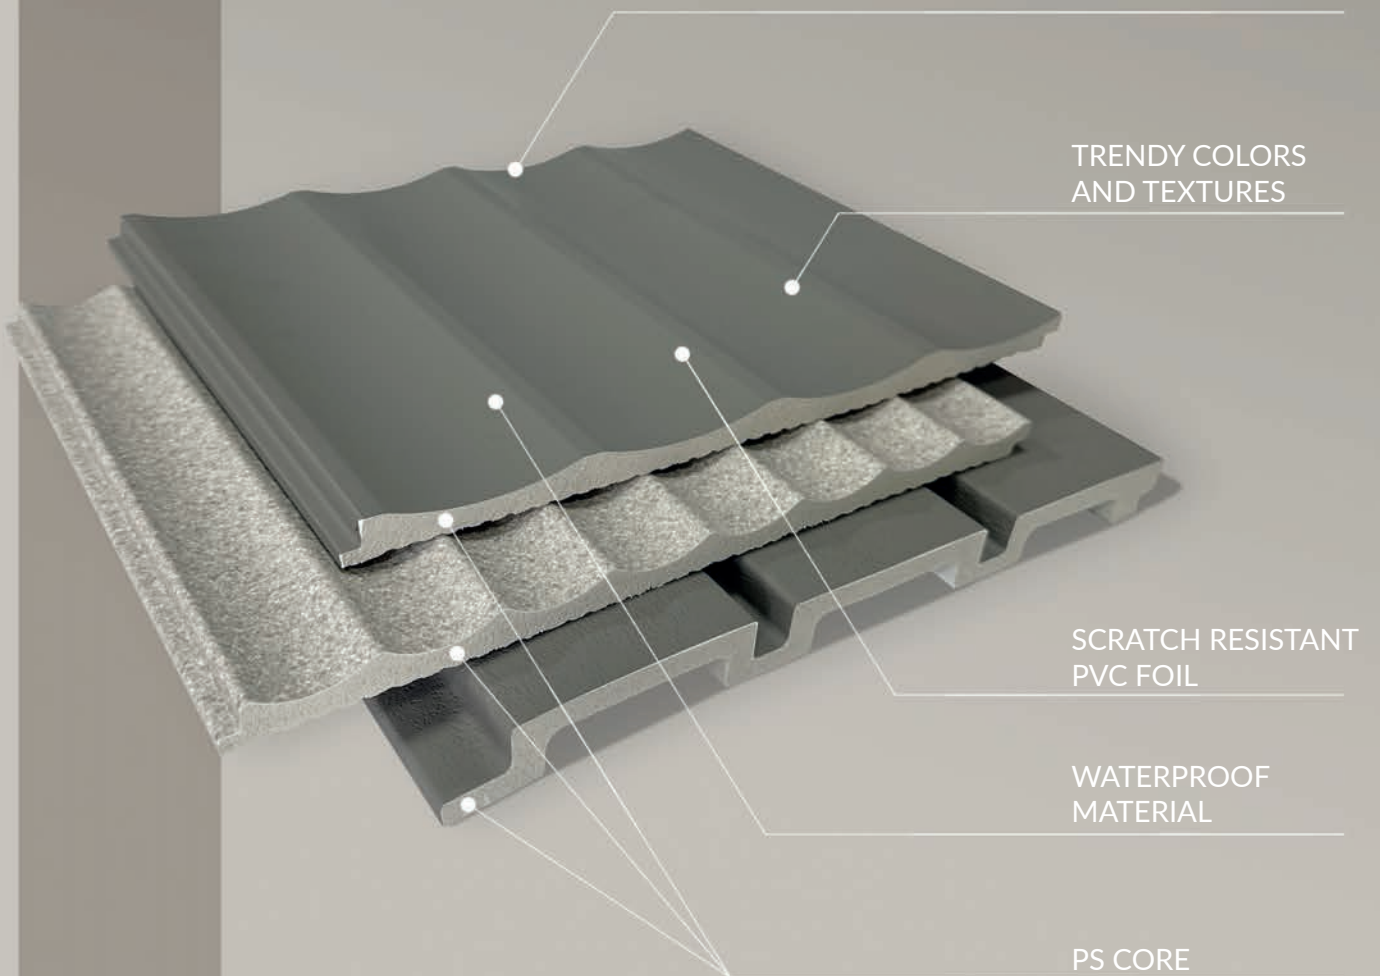

CHIC
EDITION

DISCOVER THE NEW COLLECTIONS OF WALL PANELS CHIC EDITION

25 CM WIDE PANEL

TRENDY COLORS
AND TEXTURES

SCRATCH RESISTANT
PVC FOIL

WATERPROOF
MATERIAL

PS CORE

VELUTTO

GENTLY ARCHED
PROFILE PLAYING
WITH LIGHT

MATTE SOFT
TOUCH SURFACE

ELEGANT AND
MODERN GREY

VELUTTO
shadow grey

ROCA COLLECTION

A RECTANGULAR PROFILE WITH A UNIQUE STRUCTURE THAT IMITATES CONCRETE. ITS RAW, INDUSTRIAL CHARACTER PERFECTLY COMPLEMENTS MODERN, LOFT-STYLE INTERIORS, ADDING DEPTH AND A DISTINCTIVE RUGGEDNESS.