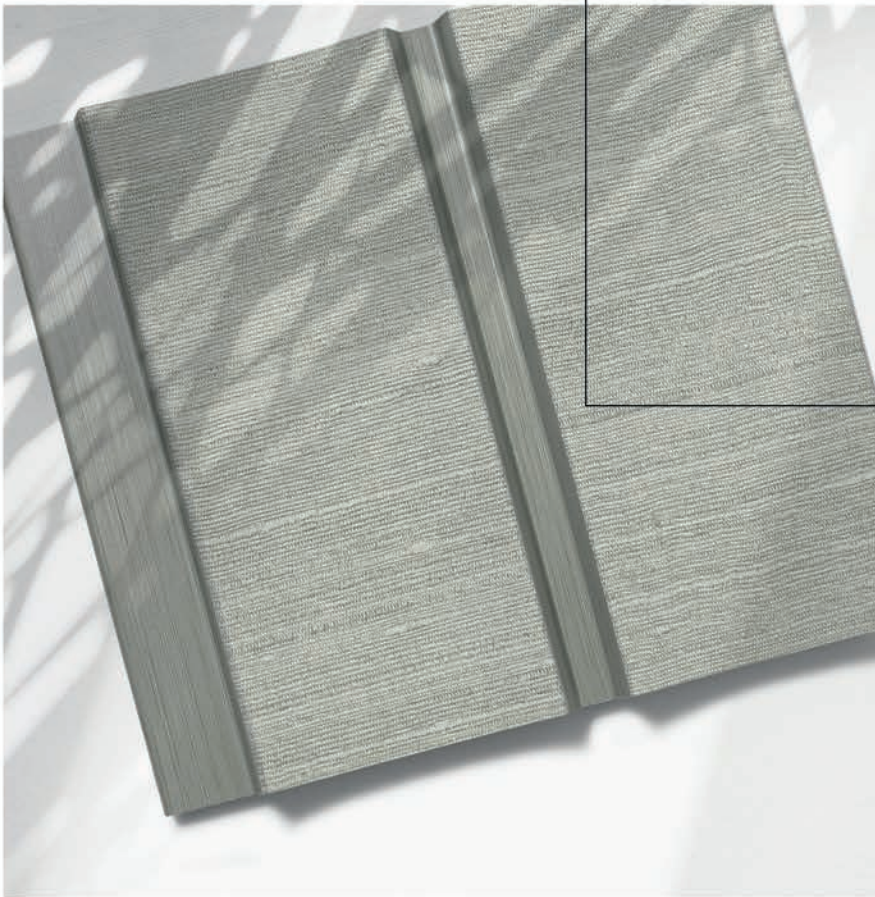

GREY
WALL PANELS
are the perfect
background to
create unique
arrangements