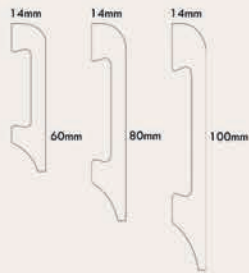

| index | dimension |
|----------|-----------------|
| STELLA M | 80x13,5x2000mm |
| STELLA L | 100x13,5x2000mm |

ESSENZA
COLLECTION

ARCHE
COLLECTION

LINEA
COLLECTION

QUADRO
COLLECTION

STELLA
COLLECTION

| index | dimension |
|-----------|---------------|
| ESSENZA S | 60x14x2000mm |
| ESSENZA M | 80x14x2000mm |
| ESSENZA L | 100x14x2000mm |

| index | dimension |
|---------|---------------|
| ARCHE S | 60x14x2000mm |
| ARCHE M | 80x14x2000mm |
| ARCHE L | 100x14x2000mm |

| index | dimension |
|---------|---------------|
| LINEA M | 80x15x2000mm |
| LINEA L | 100x15x2000mm |

| index | dimension |
|----------|---------------|
| QUADRO M | 80x15x2000mm |
| QUADRO L | 100x15x2000mm |

| index | dimension |
|----------|-----------------|
| STELLA M | 80x13,5x2000mm |
| STELLA L | 100x13,5x2000mm |