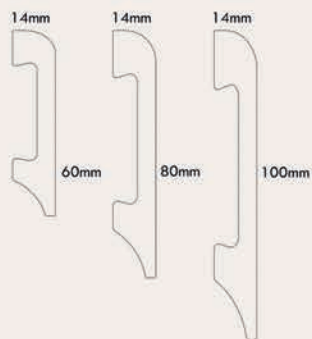

Baseboards with a completely simple, rectangular form are a minimalist finishing touch that harmonizes perfectly with modern design

| index | dimension |
|-----------|---------------|
| ESSENZA S | 60x14x2000mm |
| ESSENZA M | 80x14x2000mm |
| ESSENZA L | 100x14x2000mm |

The Essenza collection is available in 3 sizes, which allows for a perfect fit to individual arrangement needs. Thanks to their simplicity and precise workmanship, these strips are an elegant but discreet finishing element.

| index | dimension |
|---------|---------------|
| ARCHE S | 60x14x2000mm |
| ARCHE M | 80x14x2000mm |
| ARCHE L | 100x14x2000mm |

LINEA
COLLECTION

This elegant collection of baseboards combines a rectangular form with a subtle horizontal groove, giving interiors a modern and refined character.

| index | dimension |
|---------|---------------|
| ARCHE S | 60x14x2000mm |
| ARCHE M | 80x14x2000mm |
| ARCHE L | 100x14x2000mm |

| index | dimension |
|---------|---------------|
| LINEA M | 80x15x2000mm |
| LINEA L | 100x15x2000mm |