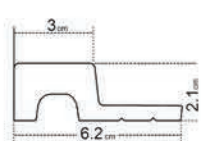

Classic
shape and
natural
shade

1 ZL2-DZ