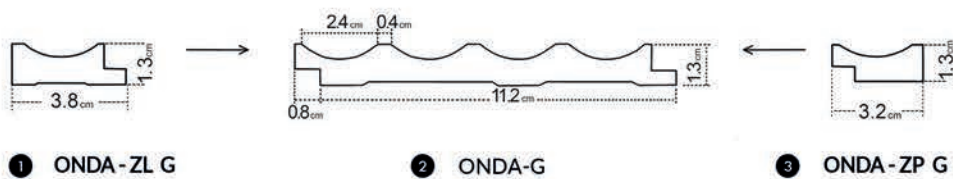

O N D A G R E Y

l i k e s
c o n t r a s t i n g
c o l o r s