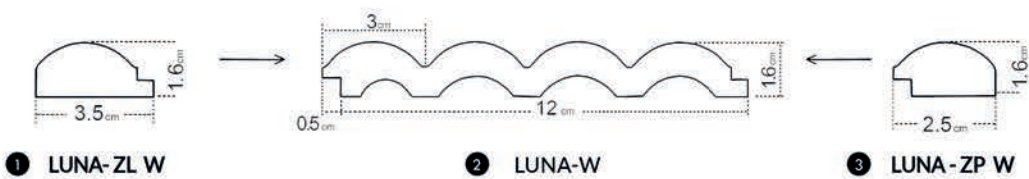

Give a unique character
to the wall panels from the
INFINITY COLLECTION