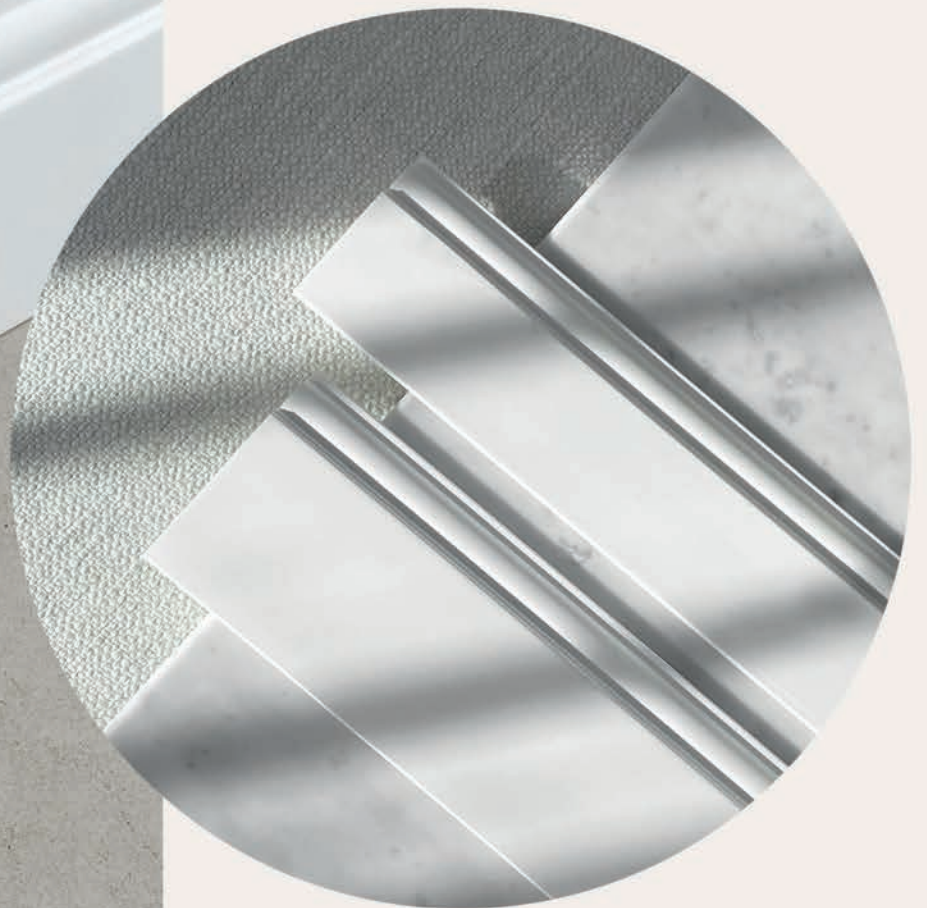

STELLA

COLLECTION

This subtle collection of baseboards combines a simple form with an elegant quarter-round finish at the end. This design maintains a minimalist character while adding a sense of softness and visual lightness. The precise finish highlights the high-quality craftsmanship, making it an excellent choice for those who appreciate subtle yet refined details.