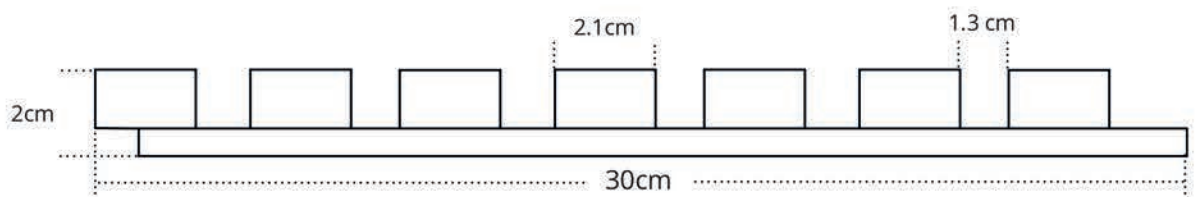

① COLETTE OAK NATURAL - BLACK

① panel - length approx. 270 cm

Oak Honey

BLACK

OAK HONEY- BLACK
soundproofing
properties, structure
and color natural wood

① COLETTE OAK HONEY- BLACK

① panel - length approx. 270 cm